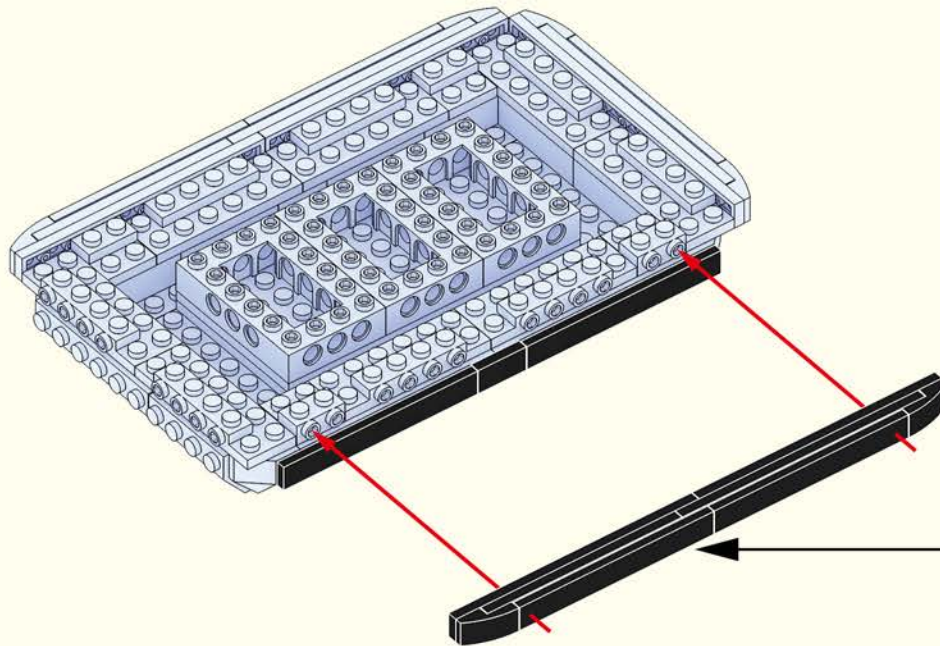

1

3

2

4

Quick Start Guide

2*8 shows that the width of the part is 2 block particles and the length is 8 block particles.

8 means that the length is 8 block particles.

The number of parts required for this step.

| 10 |

11

| 12 |

| 13 |

| 14 |

| 15 |

| 16 |

| 17 |

| 18 |

| 19 |

| 20 |

| 21 |

The module
to be built

| 22 |

| 23 |

| 24 |