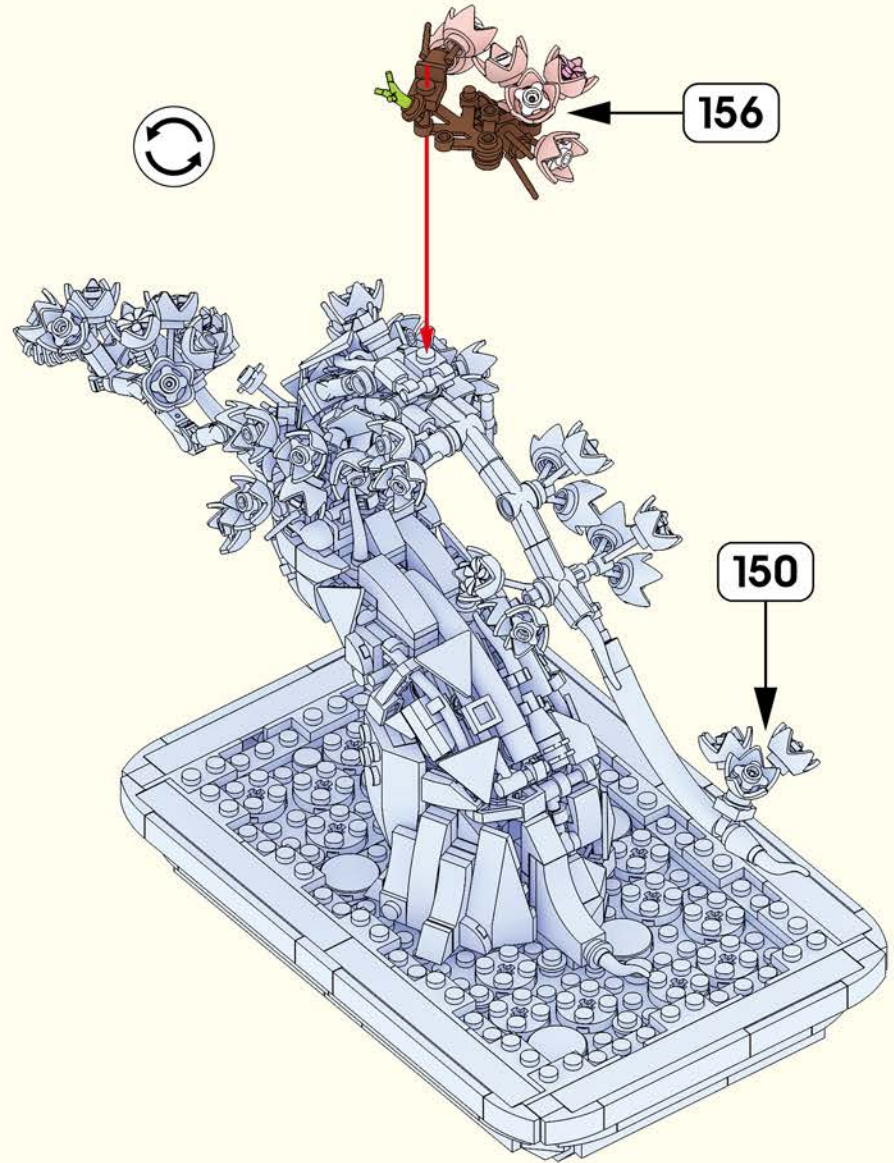

1

3

2

4

Quick Start Guide

2*8 shows that the width of the part is 2 block particles and the length is 8 block particles.

8 means that the length is 8 block particles.

The number of parts required for this step.

| 154 |

| 155 |

| 156 |

| 157 |

| 158 |

| 159 |

| 160 |

| 161 |