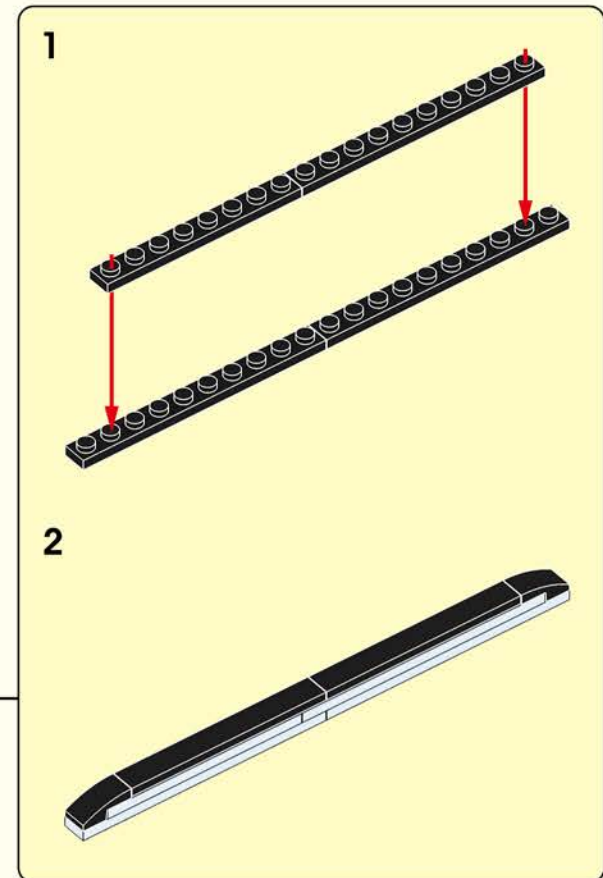

1

3

2

4

Quick Start Guide

2*8 shows that the width of the part is 2 block particles and the length is 8 block particles.

8 means that the length is 8 block particles.

The number of parts required for this step.

| 10 |

11

| 12 |

| 13 |

| 14 |

| 15 |

| 16 |

| 17 |