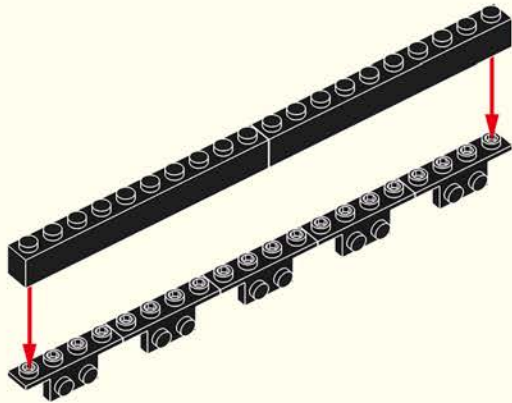

The module
to be built

| 22 |

| 23 |

| 24 |

2x