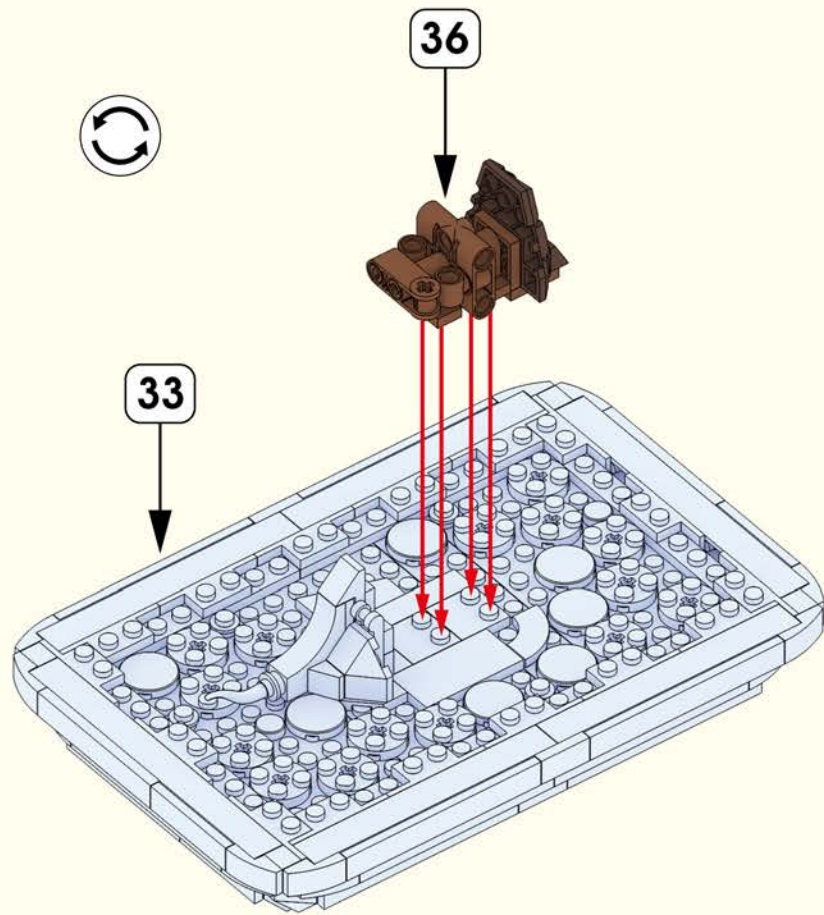

| 37 |

| 38 |

Indicates the number of times the module needs to be built repeatedly