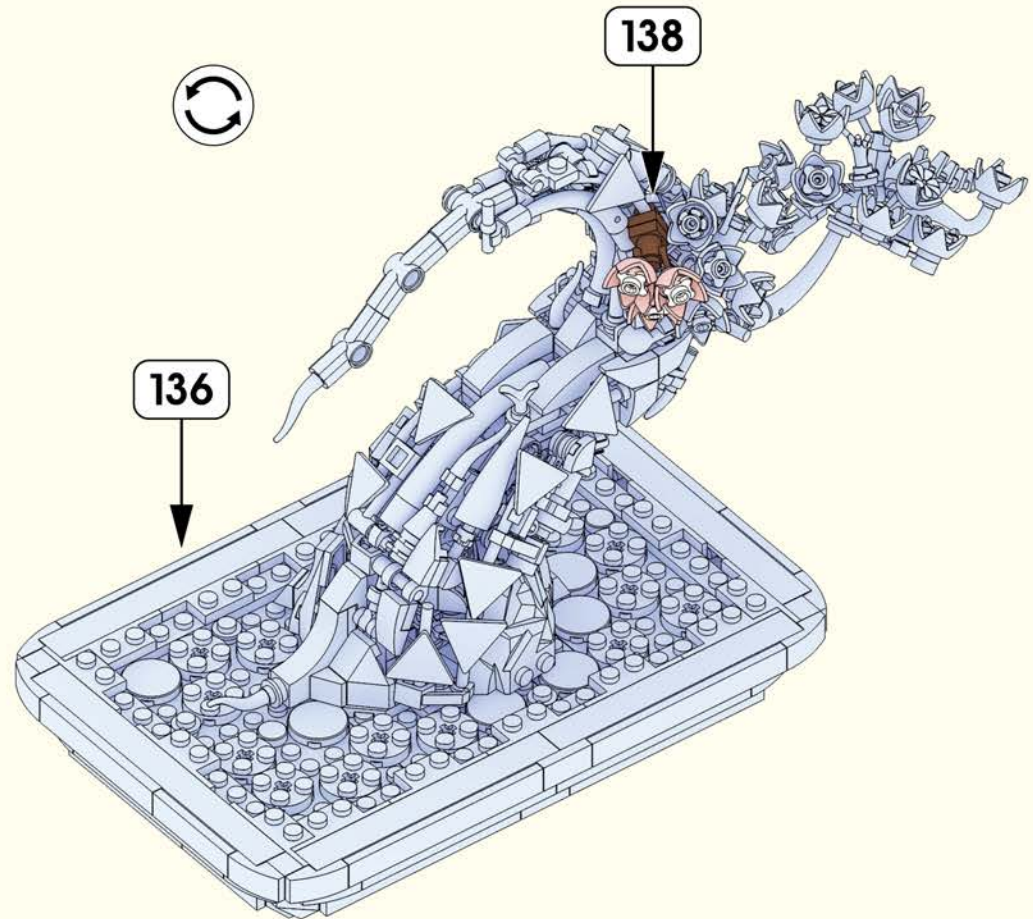

| 139 |

136

138