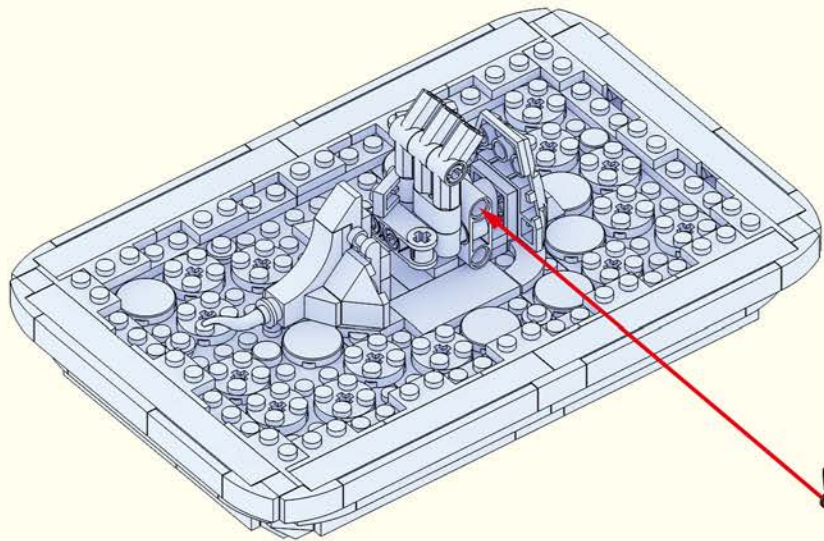

1

3

2

4

Quick Start Guide

2*8 shows that the width of the part is 2 block particles and the length is 8 block particles.

8 means that the length is 8 block particles.

The number of parts required for this step.

| 37 |

| 38 |

Indicates the number of times the module needs to be built repeatedly

39

|40|

| 41 |

42

|43|