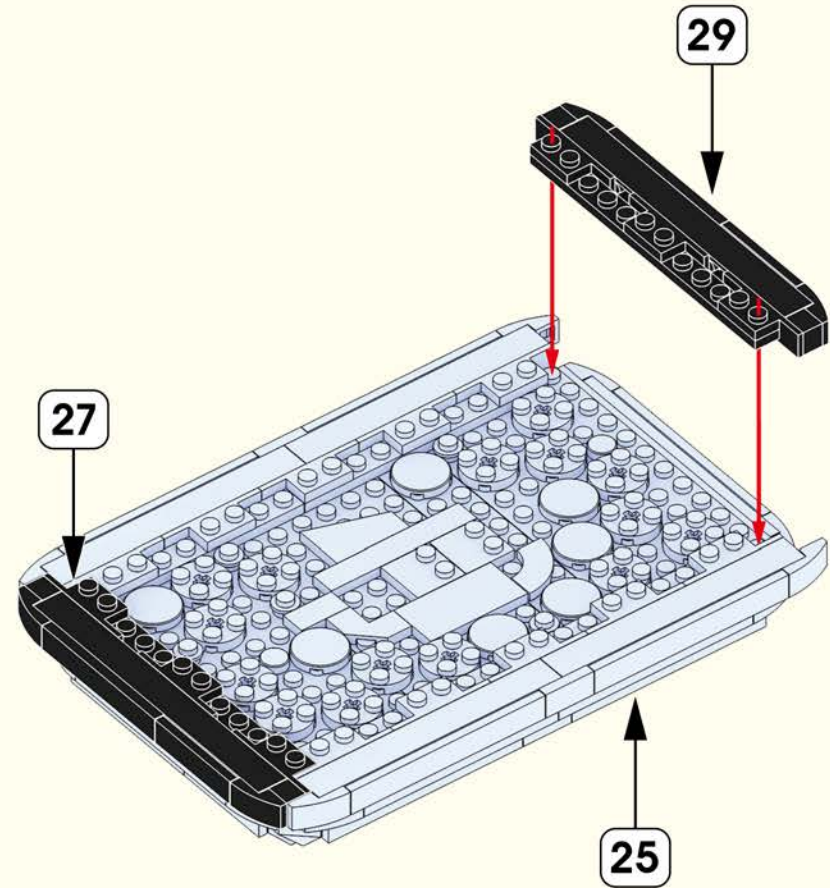

1

3

2

4

Quick Start Guide

2*8 shows that the width of the part is 2 block particles and the length is 8 block particles.

8 means that the length is 8 block particles.

The number of parts required for this step.

2x

|25|

|26|

|27|

| 28 |

| 29 |

缺1

| 30 |