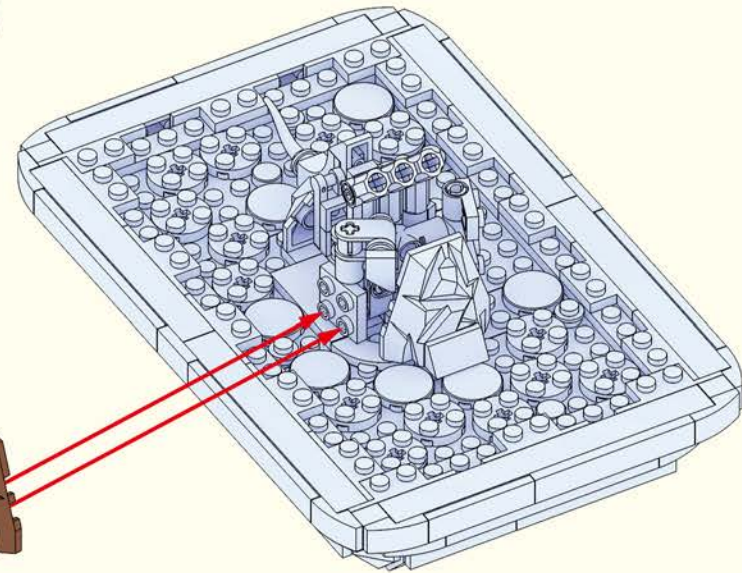

1

3

2

4

Quick Start Guide

2*8 shows that the width of the part is 2 block particles and the length is 8 block particles.

8 means that the length is 8 block particles.

The number of parts required for this step.

| 37 |

| 38 |

Indicates the number of times the module needs to be built repeatedly

39

|40|

| 41 |

42

|43|