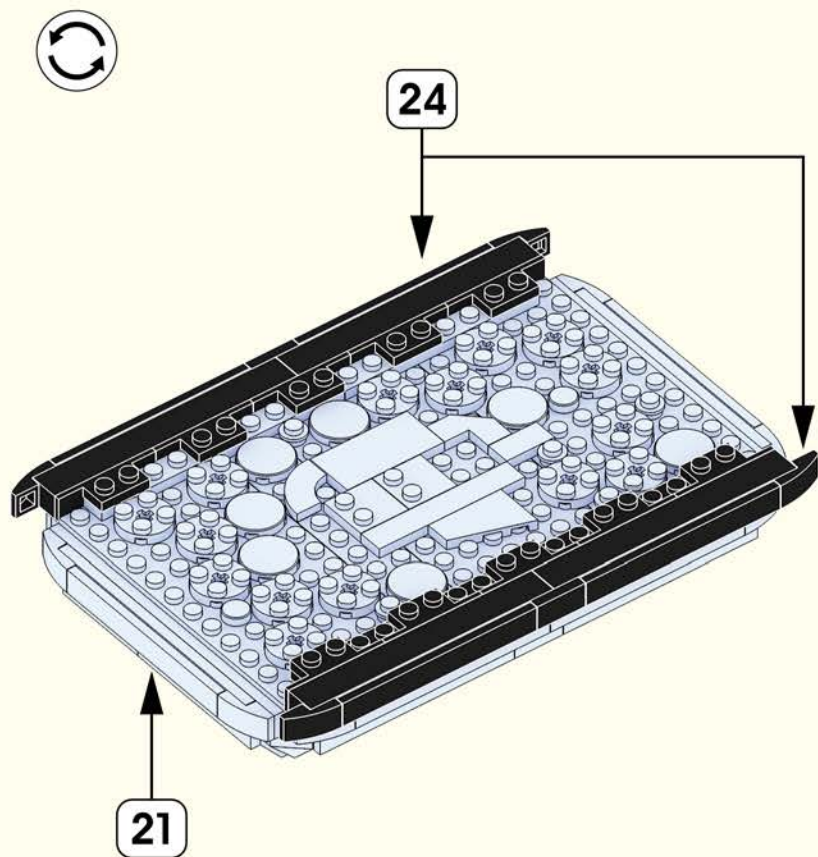

1

3

2

4

Quick Start Guide

2*8 shows that the width of the part is 2 block particles and the length is 8 block particles.

8 means that the length is 8 block particles.

The number of parts required for this step.

| 10 |

11

| 12 |

| 13 |

| 14 |

| 15 |

| 16 |

| 17 |

| 18 |

| 19 |

| 20 |

| 21 |

The module
to be built

| 22 |

| 23 |

| 24 |

2x

|25|

|26|

|27|

| 28 |

| 29 |

缺1

| 30 |