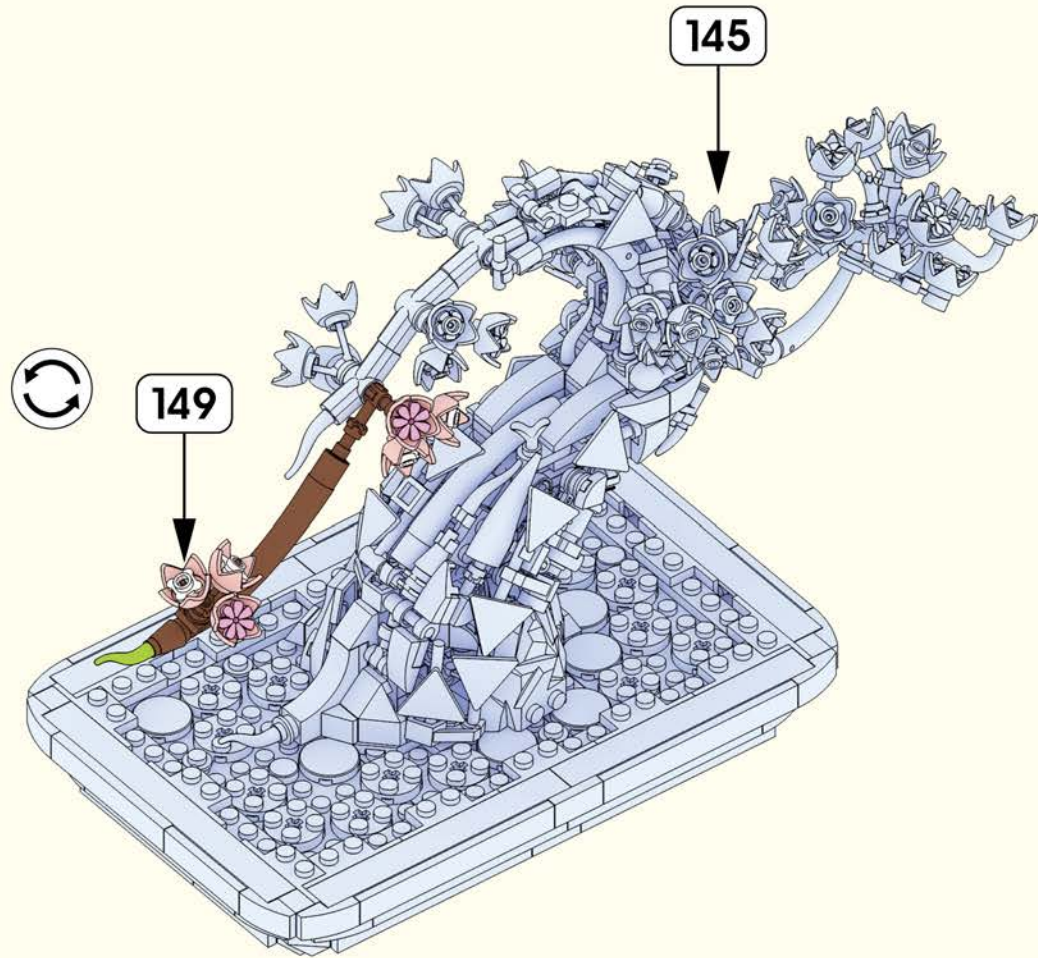

1

3

2

4

Quick Start Guide

2*8 shows that the width of the part is 2 block particles and the length is 8 block particles.

8 means that the length is 8 block particles.

The number of parts required for this step.

| 146 |

| 147 |

| 148 |

| 149 |

| 150 |

| 151 |

| 152 |

| 153 |

| 154 |

| 155 |

| 156 |

| 157 |

| 158 |

| 159 |

| 160 |

| 161 |