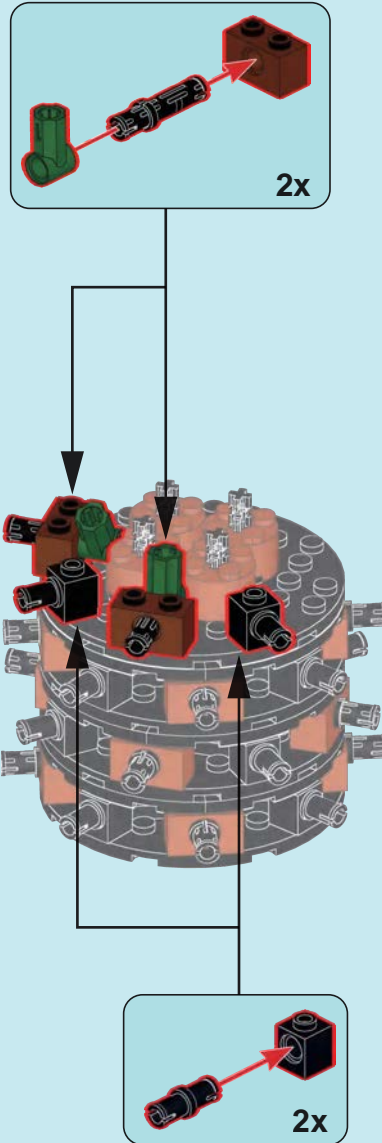

Orchids are plants that belong to the family Orchidaceae, a diverse and widespread group of flowering plants