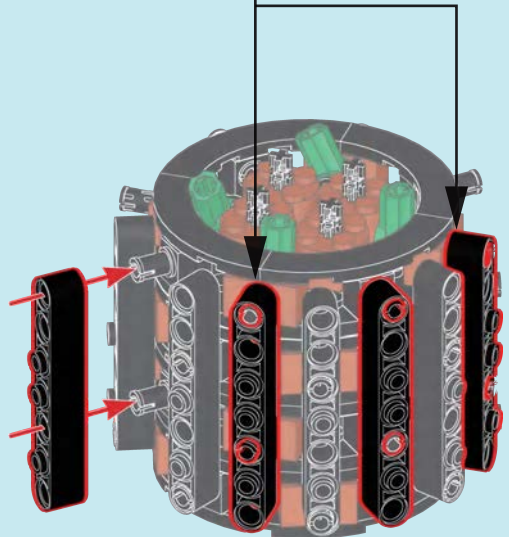

WARNING

- Short bolt
10MM
- Loose fitting latch
16MM
- Fit the latch tightly
24MM

14

15

16

17

18

19