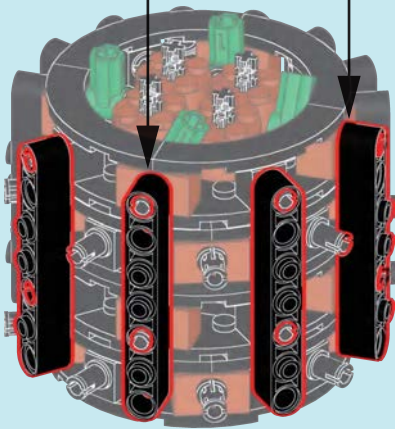

WARNING

- Short bolt
10MM
- Loose fitting latch
16MM
- Fit the latch tightly
24MM

14

15

16

17

18

19