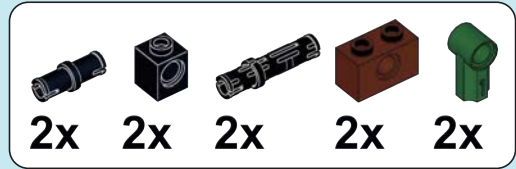

WARNING

10MM

Short bolt

16MM

Loose fitting latch

24MM

Fit the latch tightly

7