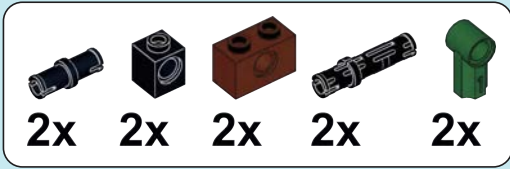

9

10

11

往箭头方向转动
Assembled blocks shown in faded color