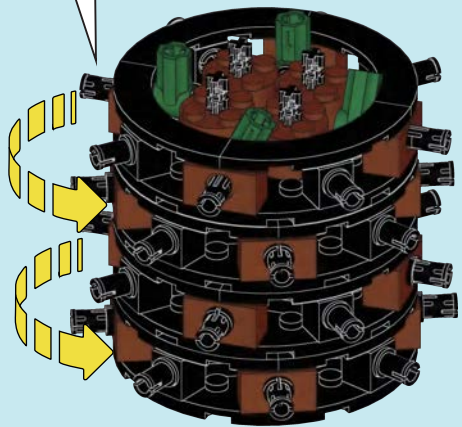

9

10

11

往箭头方向转动
Assembled blocks shown in faded color