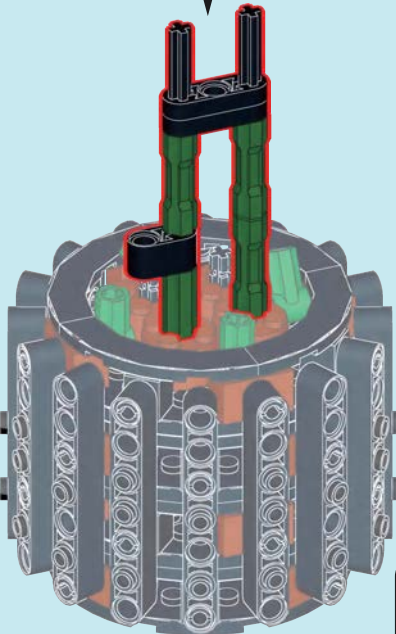

19

20

21

Orchids are often given as gifts to convey deep affection and romantic interest.