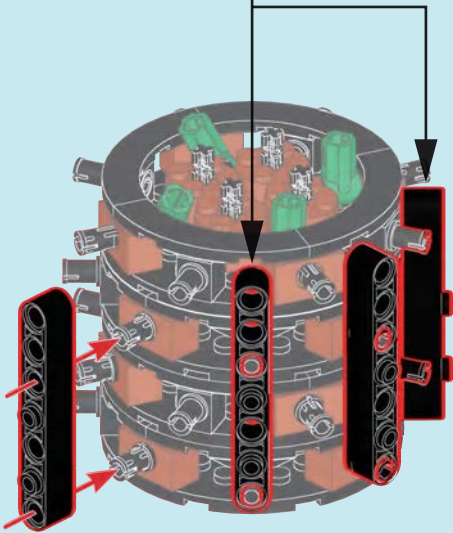

12

13

WARNING

- Short bolt
  10MM
- Loose fitting latch
  16MM
- Fit the latch tightly
  24MM