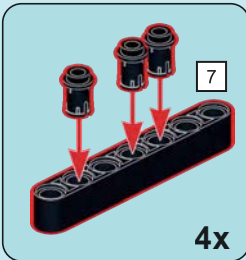

WARNING

- Short bolt
10MM
- Loose fitting latch
16MM
- Fit the latch tightly
24MM

14

15

16

17

18

19