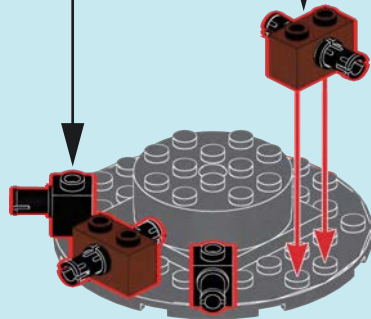

1x

1x

1

The red line indicates the parts assembled in this step.

1x

2

Assembled blocks shown in faded color

2x

2x

2x

2x

3

16MM

2x

24MM

2x

WARNING

10MM

Short bolt

16MM

Loose fitting latch

24MM

Fit the latch tightly

7