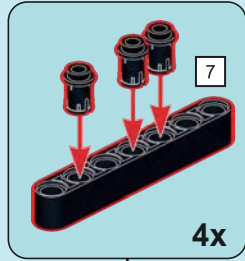

WARNING

- Short bolt
10MM
- Loose fitting latch
16MM
- Fit the latch tightly
24MM

14

15

16

17

18

19