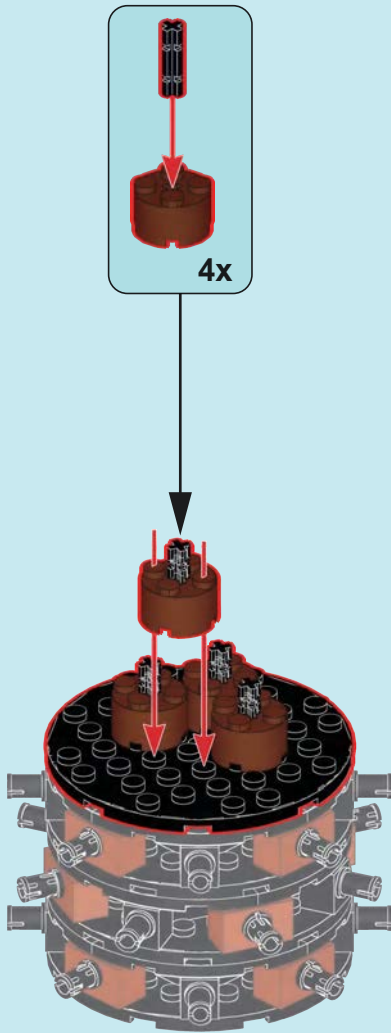

1x

1x

1

The red line indicates the parts assembled in this step.

1x

2

Assembled blocks shown in faded color

2x

WARNING

10MM

Short bolt

16MM

Loose fitting latch

24MM

Fit the latch tightly

7