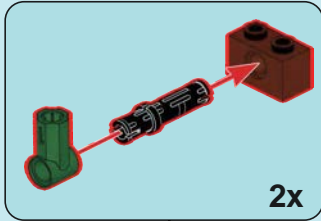

9

10

11

往箭头方向转动
Assembled blocks shown in faded color