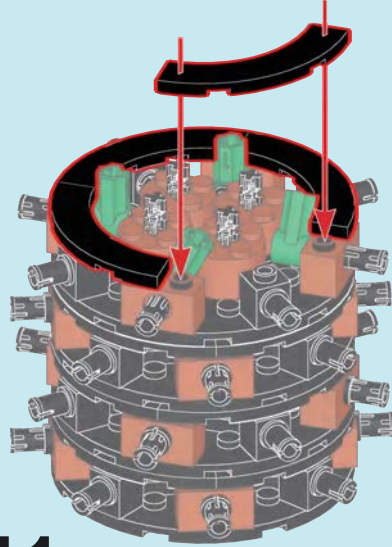

10

11

往箭头方向转动
Assembled blocks shown in faded color