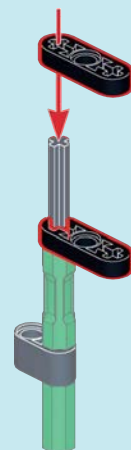

WARNING

- Short bolt
10MM
- Loose fitting latch
16MM
- Fit the latch tightly
24MM

14

15

16

17

18

19