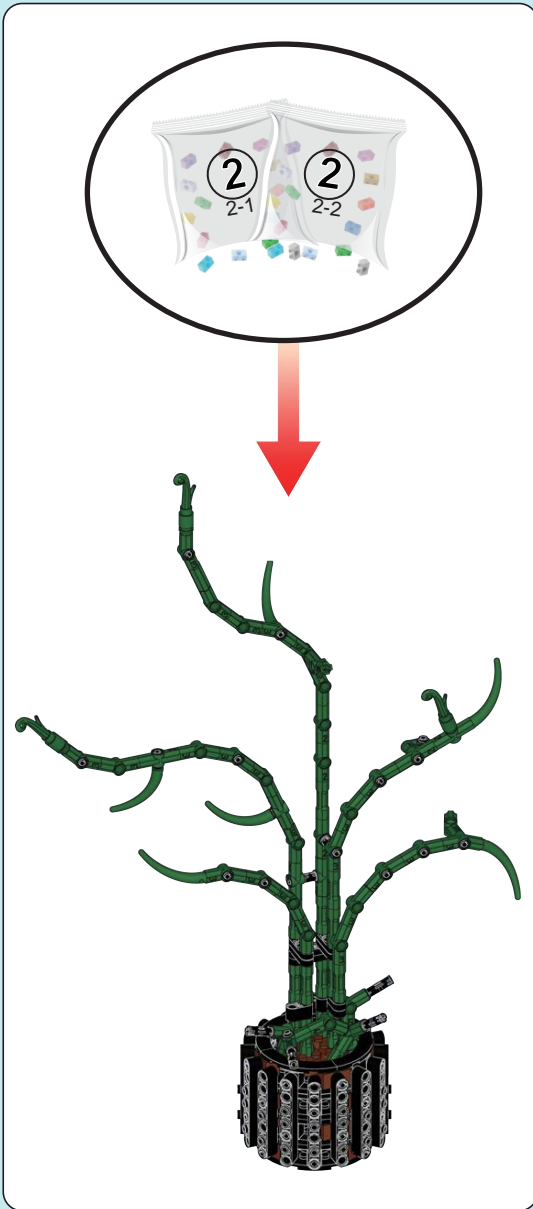

WARNING

- Short bolt
10MM
- Loose fitting latch
16MM
- Fit the latch tightly
24MM

14

15

16

17

18

19