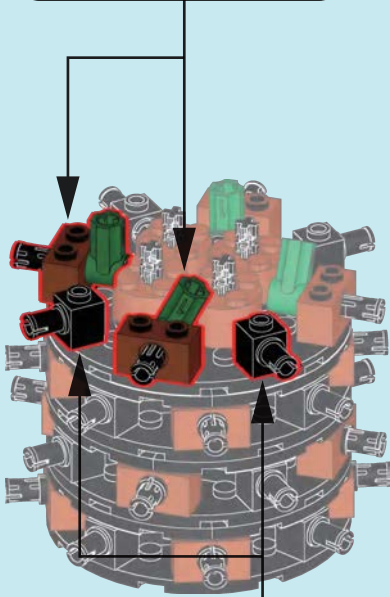

9

10

11

往箭头方向转动
Assembled blocks shown in faded color