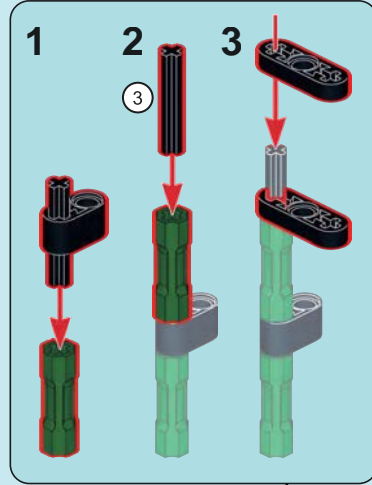

Orchids are often given as gifts to convey deep affection and romantic interest.