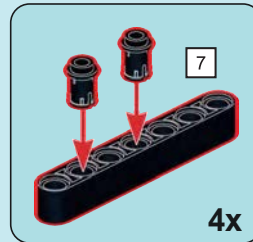

WARNING

- Short bolt
10MM
- Loose fitting latch
16MM
- Fit the latch tightly
24MM

14

15

16

17

18

19