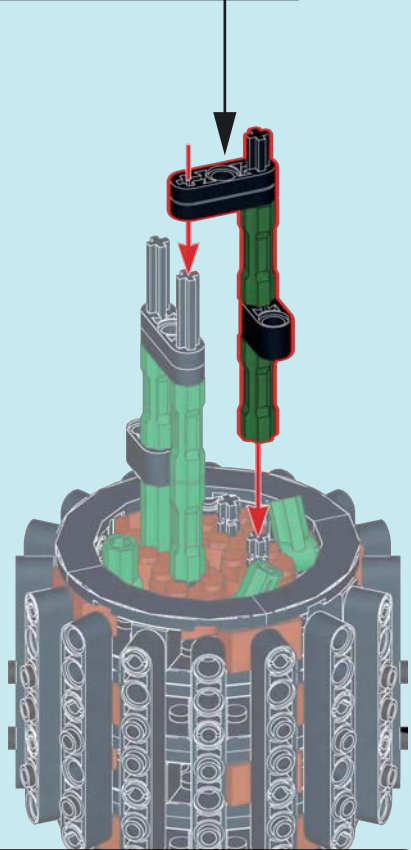

Orchids are often given as gifts to convey deep affection and romantic interest.