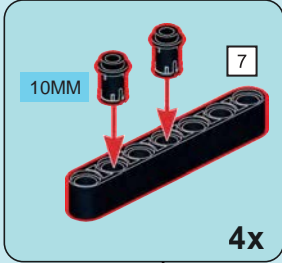

12

13

WARNING

- Short bolt
  10MM
- Loose fitting latch
  16MM
- Fit the latch tightly
  24MM