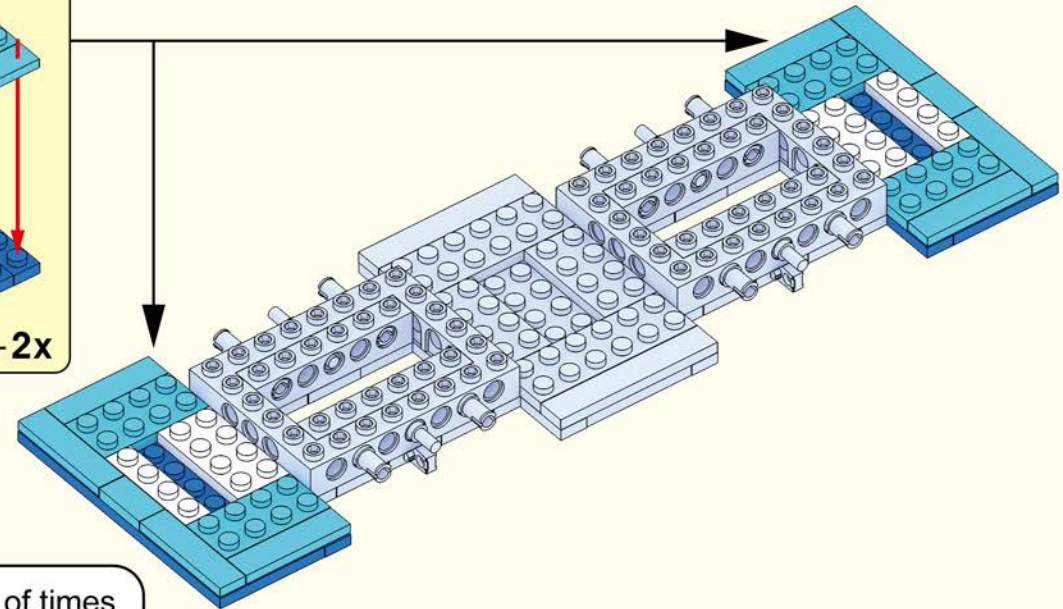

# Quick Start Guide

2\*8 shows that the width of the part is 2 block particles and the length is 8 block particles.

8 means that the length is 8 block particles.

The number of parts required for this step.

The assembled bricks are shown in light color.

| 03 |

2x

**04**

**03**

**05**

Indicates the number of times the module needs to be built repeatedly

**|06|**