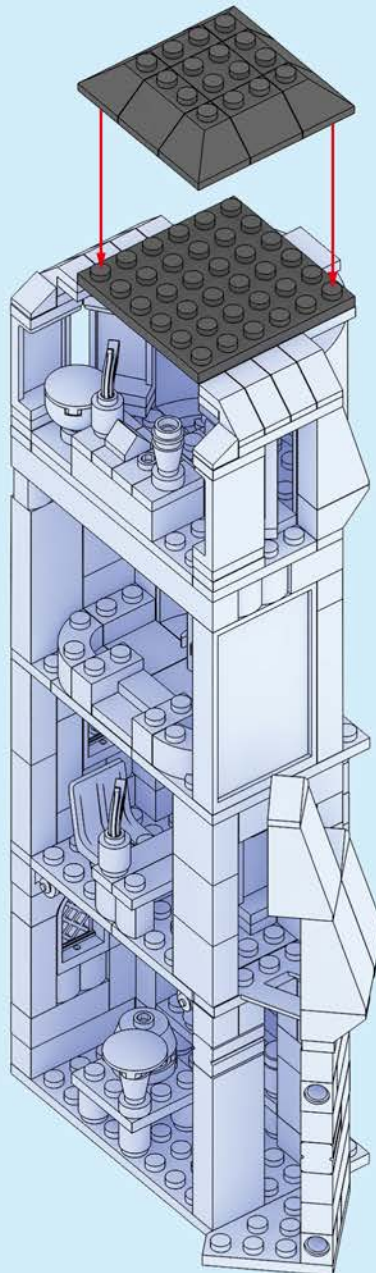

# Quick Start Guide

2\*8 shows that the width of the part is 2 block particles and the length is 8 block particles.

8 means that the length is 8 block particles.

The number of parts required for this step.

| 87 |

| 88 |

**89**

|90|

| 91 |

| 92 |

1x  
JXX00401-JX039

1x  
JXX0065-JX039