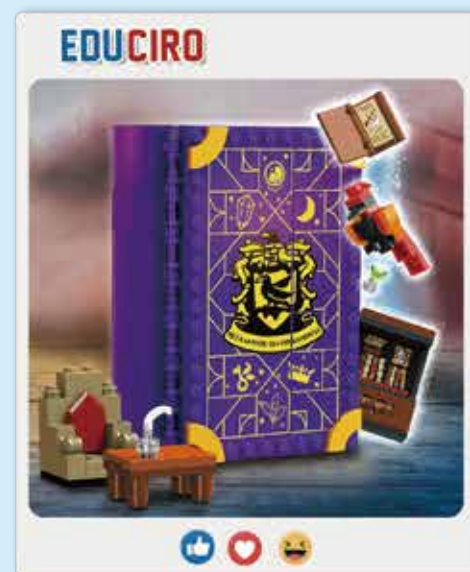

Searching "EDUCIRO" shows all the products and discounts

BIGGEST OFFER
EVERYDAY
UP TO 50%
DISCOUNT