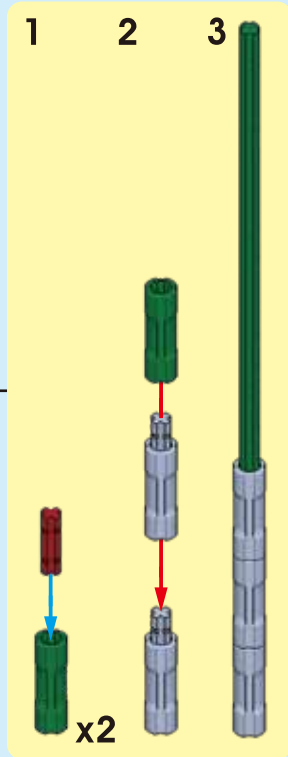

BIGGEST OFFER
EVERYDAY
UP TO 50%
DISCOUNT

1

3

2

4

Quick Start Guide

2*8 shows that the width of the part is 2 block particles and the length is 8 block particles.

8 means that the length is 8 block particles.

13

14

15

| 16 |

| 17 |

| 18 |

| 19 |

| 20 |

| 21 |

| 22 | 

| 23 |

| 24 |

| 25 |

| 26 |

27

28

| 30 |

| 31 |

| 32 |

| 33 |

| 34 |

| 35 |

| 36 |

| 37 |