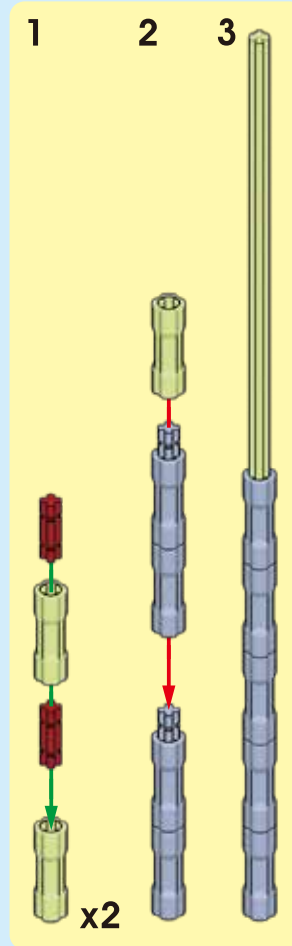

BIGGEST OFFER
EVERYDAY
UP TO 50%
DISCOUNT

1

3

2

4

Quick Start Guide

2*8 shows that the width of the part is 2 block particles and the length is 8 block particles.

8 means that the length is 8 block particles.

Part 4.....

35

| 01 |

02

03

|04|

x2

|05|

x2

| 06 |

| 07 |

| 08 |

| 09 |

| 10 |

| 11 |

12

13

14

15

| 16 |

| 17 |

| 18 |

| 19 |

| 20 |