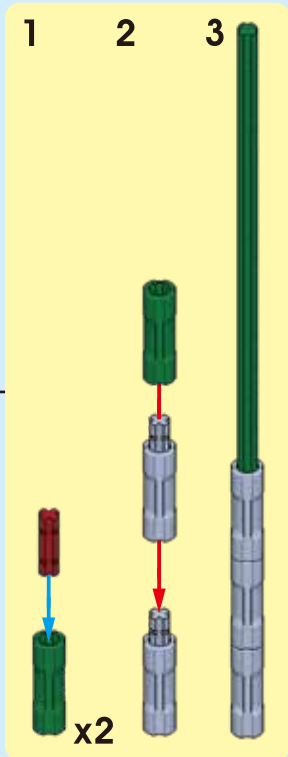

BIGGEST OFFER
EVERYDAY
UP TO 50%
DISCOUNT

1

3

2

4

Quick Start Guide

2*8 shows that the width of the part is 2 block particles and the length is 8 block particles.

8 means that the length is 8 block particles.

| 21 |

| 22 | 

| 23 |

| 24 |

| 25 |

| 26 |

27

28

| 30 |

| 31 |

| 32 |

| 33 |

| 34 |

| 35 |

| 36 |

| 37 |

| 38 |

| 39 |

| 40 |

| 41 |

| 42 |

| 43 |

| 44 |

|45|