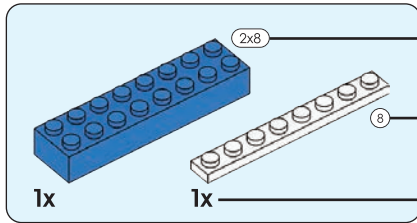

Technic axle pin without friction ridges lengthwise  
无纵向摩擦脊的科技轴销

Technic pin 1/2 with friction  
带摩擦的1/2科技销

Technic pin 1/2 without friction  
无摩擦的1/2科技销

1

2

3

4

# Quick Start Guide

2\*8 shows that the width of the part is 2 block particles and the length is 8 block particles.

8 means that the length is 8 block particles.

The number of parts required for this step.