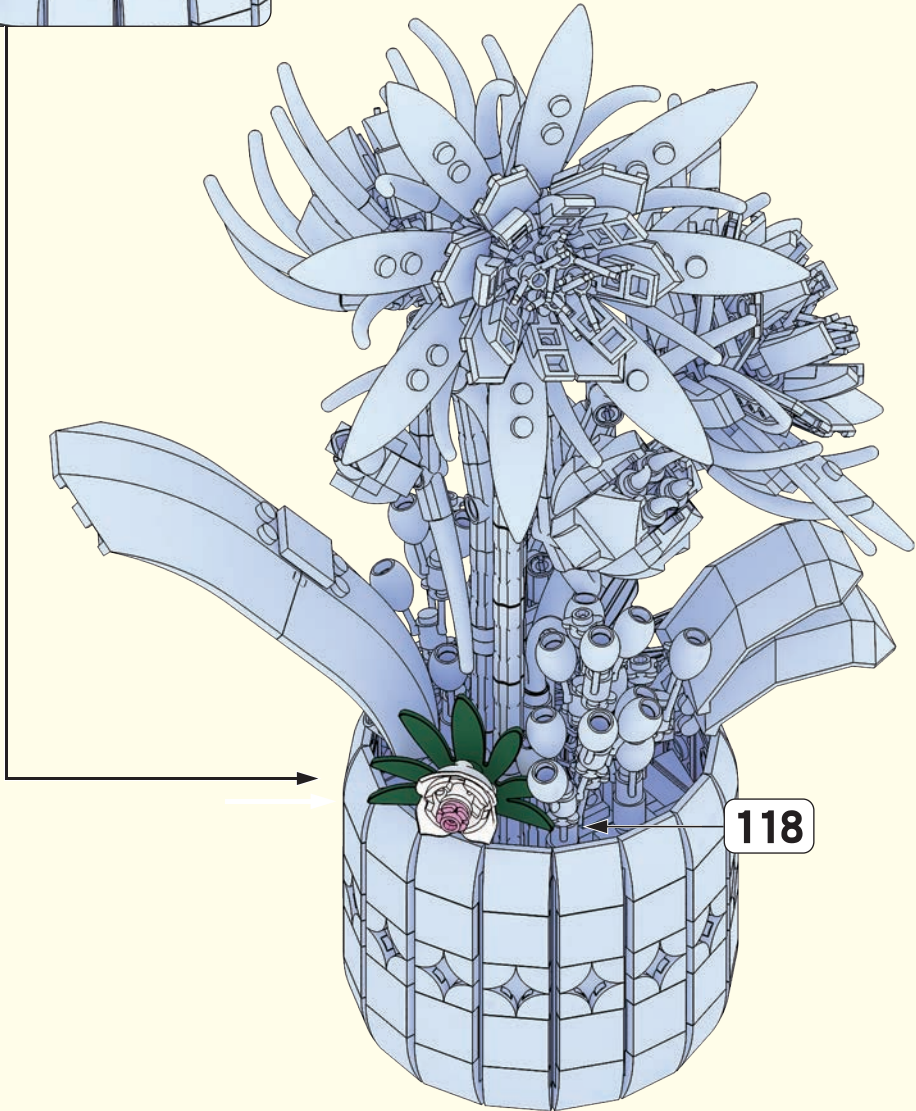

[B]

EPIPHYLLUM BONSAI
BOTANICAL GARDEN

Instruction

EDUCIRO 14+ | B821 | 835 pcs

EPIPHYLLUM BONSAI

BOTANICAL GARDEN

B821 | 835 pcs

Epiphyllum embodies fleeting beauty and eternal moments. It is often used to represent transient yet cherished things. Describing ephemeral things, it also represents graceful ladies and people with dreams. Often gifted to those held in high regard and fondness.

|104|

|105|

|106|

|107|

|108|

|109|

|110|

|111|

|112|

|113|

|114|

|115|

|116|

|117|

|118|

118