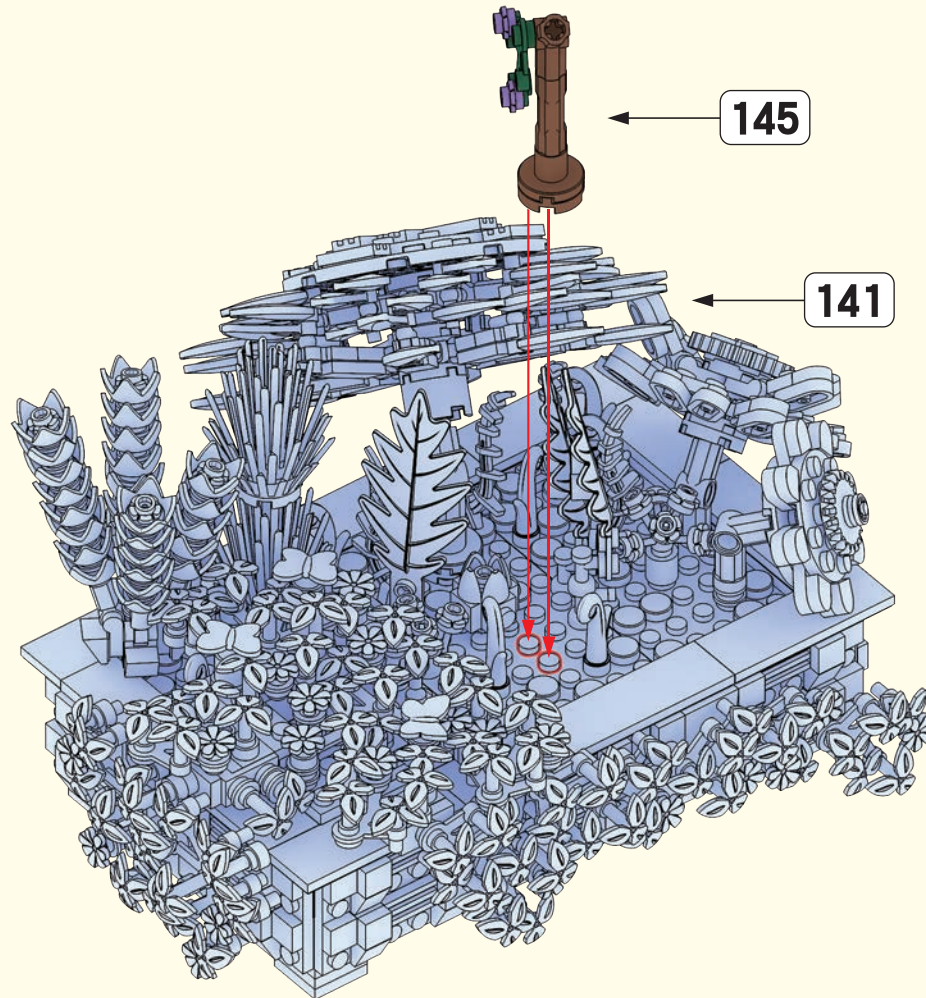

4

Quick Start Guide

2*8 shows that the width of the part is 2 block particles and the length is 8 block particles.

8 means that the length is 8 block particles.

The number of parts required for this step.

|141|

|142|

|143|

|144|

145

|147|

|148|

|149|