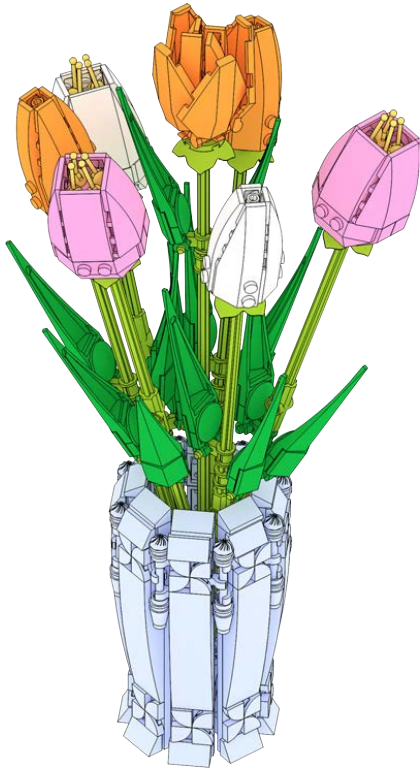

# Quick Start Guide

2\*8 shows that the width of the part is 2 block particles and the length is 8 block particles.

8 means that the length is 8 block particles.

The number of parts required for this step.

1:1长度对比  
(1:1 Label Length Comparison)

转换角度搭建 (Turn over)

贴纸标识 (Sticker)

夜光零件 (Luminous)

滚镀零件 (Plating)

银点零件 (Silver dot parts)

Building Suggestion  
and After-Sales Service

Unpack  
according to the  
order of building  
block bags

1

Sort by part  
color or shape

2

Sort the parts  
according to the  
instructions

3

1. Get instructions PLUS
2. Get building video
3. More products
4. Give us your short feedback about our products

Use the parts in the corresponding numbered building block bag to spell out the modules in the picture.