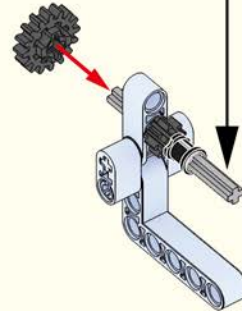

83

ONLINE www.educiro.com

Customer Service support@educiro.com