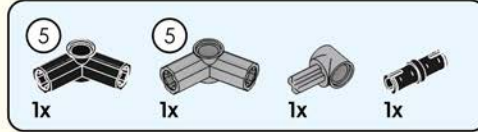

③ 1:1

| 35 |

| 36 |

| 37 |

| 38 |

25

ONLINE www.educiro.com

Customer Service support@educiro.com