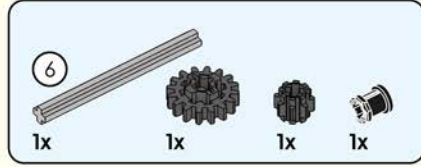

| 101 |

| 102 |

| 103 |

83

ONLINE www.educiro.com

Customer Service support@educiro.com