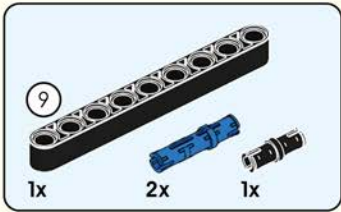

The module
to be built

| 14 |

| 15 |

12

ONLINE www.educiro.com

Customer Service support@educiro.com