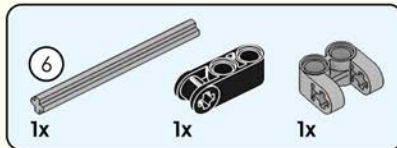

| 20 |

19

13

| 21 |