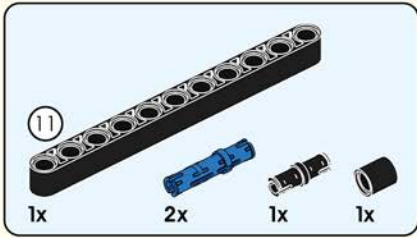

89

71

ONLINE www.educiro.com

Customer Service support@educiro.com