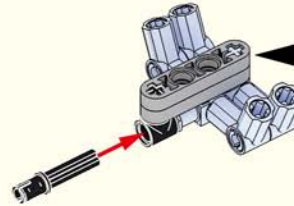

25

ONLINE www.educiro.com

Customer Service support@educiro.com