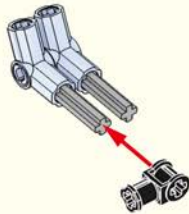

③ 1:1

| 35 |

| 36 |

| 37 |

| 38 |

25

ONLINE www.educiro.com

Customer Service support@educiro.com