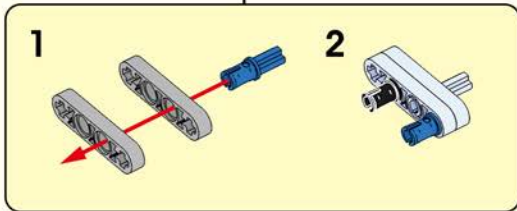

| 31 |

| 32 |

22

| ONLINE www.educiro.com |

Customer Service support@educiro.com