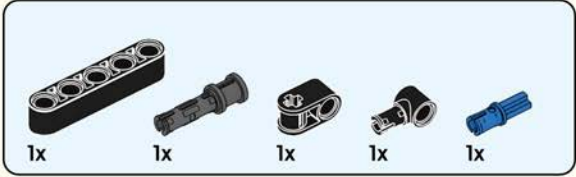

65

48

ONLINE www.educiro.com

Customer Service support@educiro.com