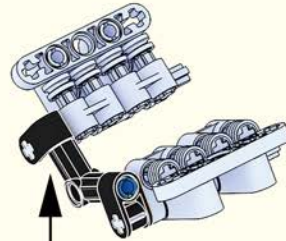

17

ONLINE www.educiro.com

Customer Service support@educiro.com