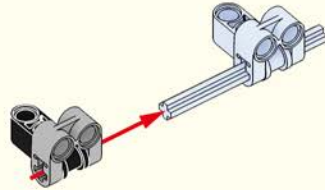

| 22 |

2x

| 24 |

2x

| 23 |

Indicates the number of times the module needs to be built repeatedly

2x