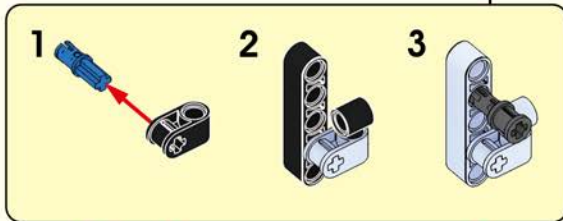

48

ONLINE www.educiro.com

Customer Service support@educiro.com