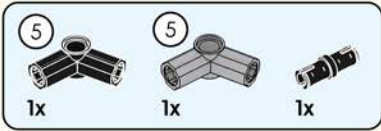

③ 1:1

| 35 |

| 36 |

| 37 |

| 38 |

25

ONLINE www.educiro.com

Customer Service support@educiro.com