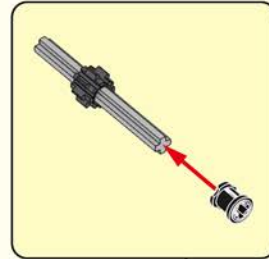

83

ONLINE www.educiro.com

Customer Service support@educiro.com