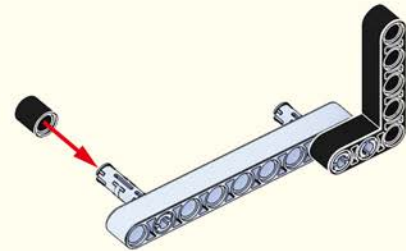

12

ONLINE www.educiro.com

Customer Service support@educiro.com