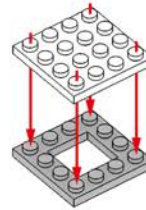

# Quick Start Guide

2\*8 shows that the width of the part is 2 block particles and the length is 8 block particles.

8 means that the length is 8 block particles.

01

02

The assembled bricks are shown in light color.