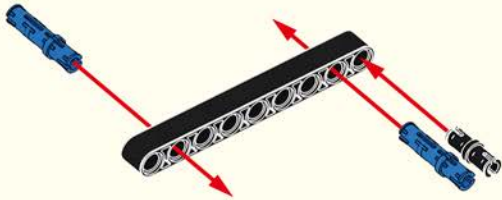

12

ONLINE www.educiro.com

Customer Service support@educiro.com