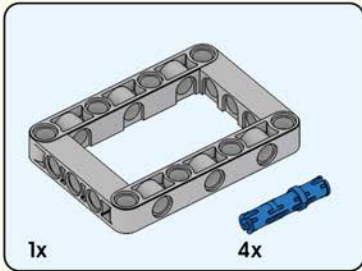

| 01 |

| 02 |

The assembled bricks are shown in light color.

| 03 |