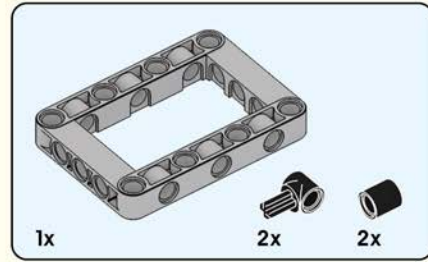

| 01 |

| 02 |

The assembled bricks are shown in light color.

| 03 |