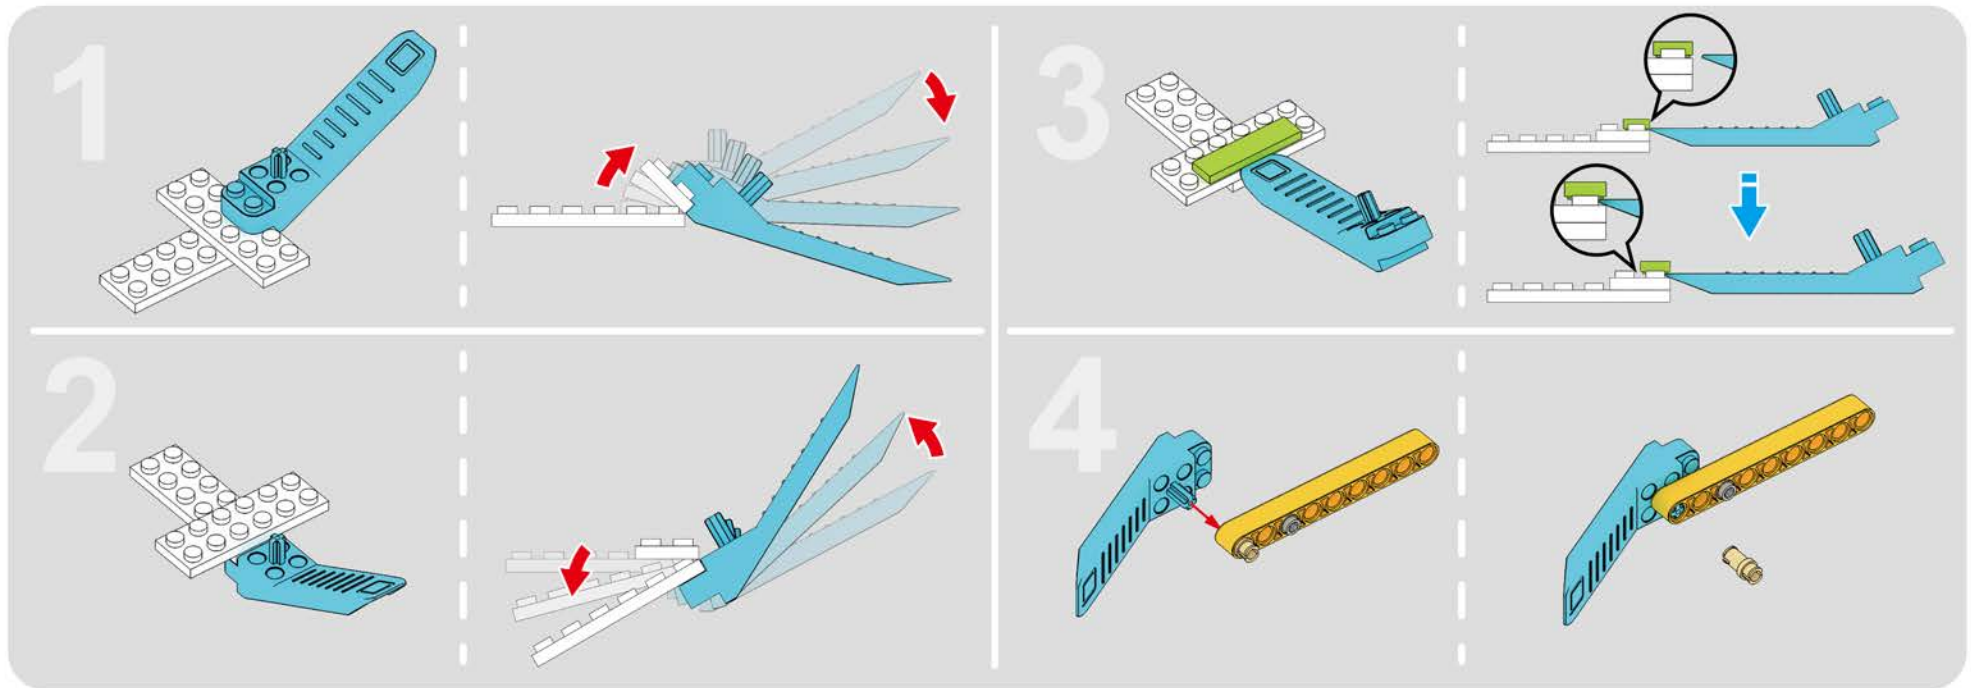

CHOKING HAZARD - small parts,
Not for children under 3 years.

Thank you for choosing EDUCIRO

The idea of Impossible Pirate Bottle comes from the ship in a bottle that origins from a traditional craft from the West. The miniaturised ship in the bottle is designed according to the shape of Queen Anne's Revenge. The ship base is added with pirate elements. It's the perfect Collectible and Gift for interested in pirate stories fans of all ages.

Searching “EDUCIRO” shows all the products and discounts.

BIGGEST OFFER
EVERYDAY
UP TO 50%
DISCOUNT

Brick Separator Guide

Quick Start Guide

2*8 shows that the width of the part is 2 block particles and the length is 8 block particles.

8 means that the length is 8 block particles.

The assembled bricks are shown in light color.

XX Build in numerical order. The number of parts required for this step.

Turn over

Be Careful!

Sticker

Hard!
Need adult assistance to complete.

Indicates that the building block needs to apply the corresponding direction force.

Building Suggestion and After-Sales Service

1 Unpack according to the order of building block bags

2 Sort by part color or shape