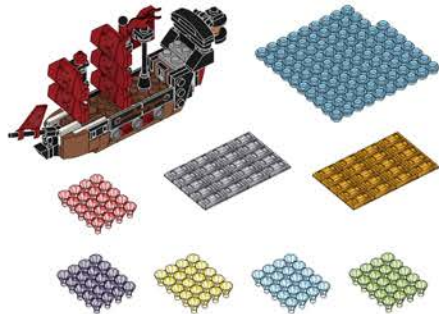

Searching “EDUCIRO” shows all the products and discounts.

BIGGEST OFFER
EVERYDAY
UP TO 50%
DISCOUNT

Brick Separator Guide

Quick Start Guide

2*8 shows that the width of the part is 2 block particles and the length is 8 block particles.

8 means that the length is 8 block particles.

The assembled bricks are shown in light color.

XX Build in numerical order. The number of parts required for this step.

Turn over

Be Careful!

Sticker

Hard!
Need adult assistance to complete.

Indicates that the building block needs to apply the corresponding direction force.

Building Suggestion and After-Sales Service

1 Unpack according to the order of building block bags

2 Sort by part color or shape

3 Sort the parts according to the instructions

If you have any questions or suggestions, please contact us at support@educiro.com

This set contains the following brick bags

Use the parts in the corresponding numbered building block bag to spell out the modules in the picture.