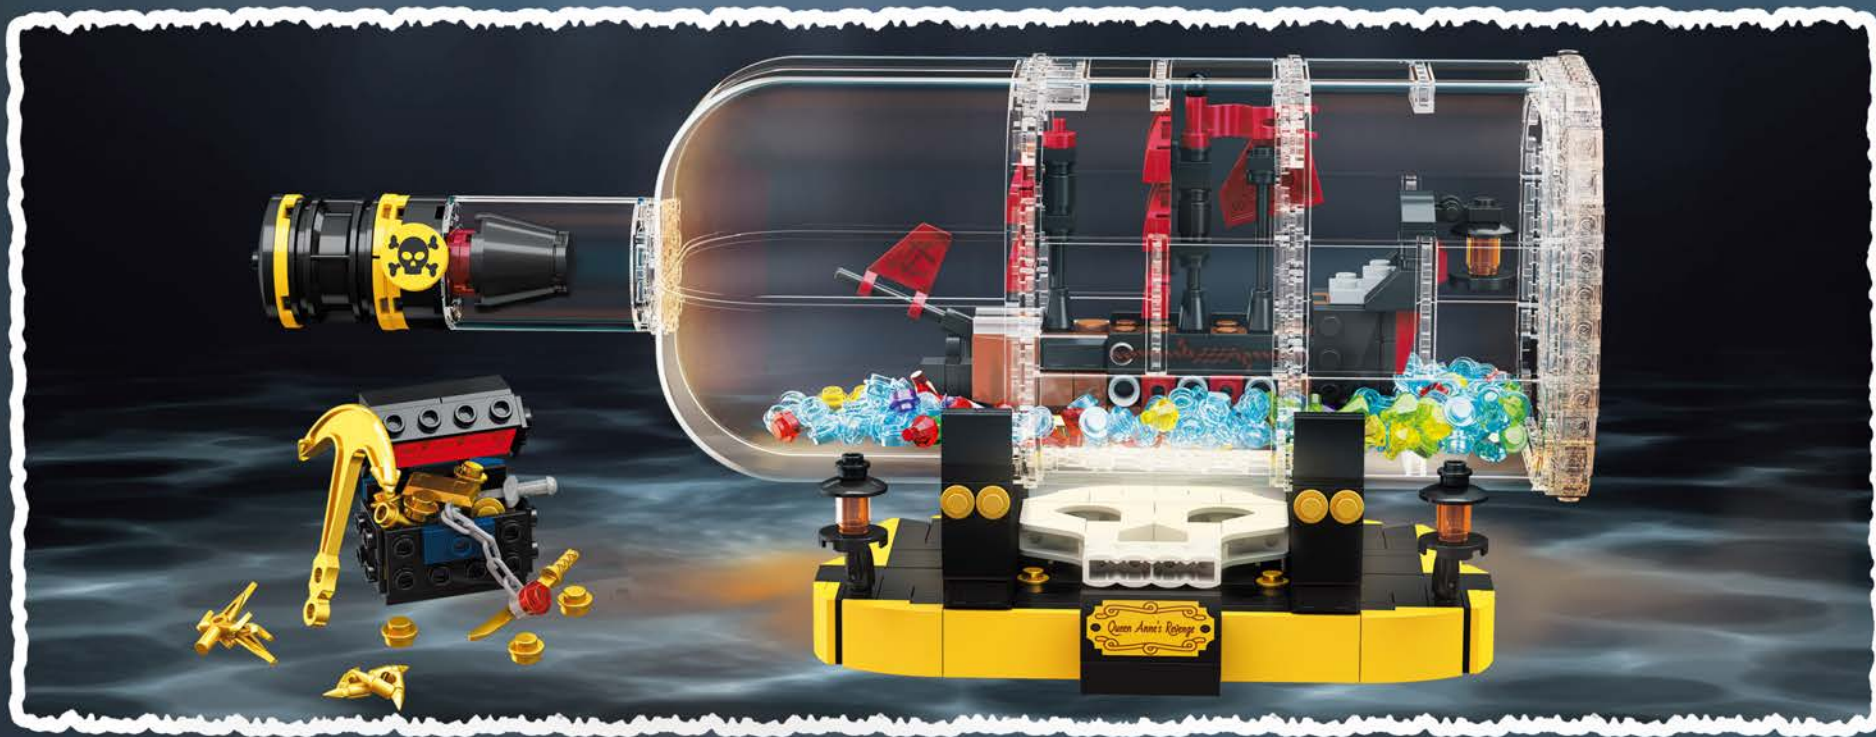

EDUCIRO

PARTS-SERVICE-REPAIR

Email: support@educiro.com

Website: www.educiro.com

Business Hours: Mon.-Sat. 9 a.m. to 6 p.m. (GMT+08:00)

EN

MANUFACTURER: Shantou Jiestar Toys Industry Co., Ltd.
PLACE OF PRODUCTION: Beilong Industrial Park, Guangyi Street, Chenghai District, Shantou, Guangdong, China
EMAIL: Info@g-p.hk

FR

FABRICANT: Shantou Jiestar Toys Industry Co., Ltd.
LIEU DE PRODUCTION: Zone industrielle de Beilong, rue Guangyi, District de Chenghai, Shantou, Guangdong, Chine
COURRIEL: Info@g-p.hk

ATTENTION:

- **EN** ⚠ **Warning!** CHOKING HAZARD - Small parts. Not for children under 3 years old. Packing must be retained since it contains important information.
- **FR** ⚠ **Avertissement!** Risque d'étouffement - petites pièces attachées à l'intérieur. Ne convient pas aux enfants de moins de 3 ans. Cette boîte contient des informations importantes, veuillez la conserver pour référence future.
- **DE** ⚠ **Achtung!** Erstickungsgefahr - Kleinteile. Nicht für Kinder unter 3 Jahren. Bitte bewahren Sie die Packung für weitere Verwendung, die enthält wichtige Informationen und Warnhinweise.
- **ES** ⚠ **Advertencia!** Peligro de asfixia - piezas pequeñas unidas en el interior. No apto para niños menores de 3 años. Esta caja contiene información importante, por favor guárdela para futuras referencias.
- **IT** ⚠ **Avvertenza!** Pericolo di soffocamento - montaggio di piccole parti che non possono essere utilizzate da bambini di età inferiore a 3 anni. Questo pacchetto contiene informazioni importanti e vi prego di riservarlo per futuri usi di riferimento.
- **JP** ⚠ **注意事項!** 窒息の危険があります。小さい部品がありますので、三歳以下の子供に適用する玩具でございませぬ。パッケージには重要な情報がありますので、参考するため、しっかり保存してください。